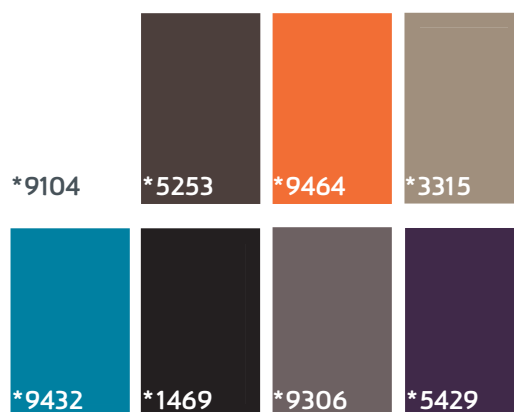

 All fabrics used are CTL ® tested. They do not contain harmful ingredients such as azo dyes, disperse dyes allergenic and dimethyl fumarate.

Model Basic:

Size: 178cm x 134cm
Weight: 6,3 kg
Volume: 330 l