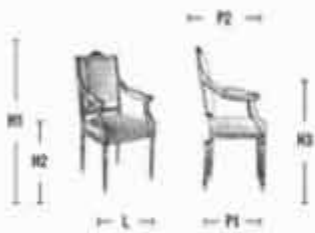

❑ *Price - 1.250 GBP*

Chair mod. 441 Fashion 3
mod. 441-049

441	H1	H2	L	P1	P2	H3
cm	101	49	50	46	55	
inc	39 ³ / ₄	19 ¹ / ₃	19 ² / ₃	18	21 ¹ / ₃	

➤ *Classic Line, black/white varnished structure, with gold/silver leaf finishing*

□ *Price - 1.100 GBP*

Armchair mod. 442 – Coppia Perfetta
mod. 442-050

442	H1	H2	L	P1	P2	H3
cm	101	49	58	51	60	71
inc	39 ^{3/4}	19 ^{1/3}	22 ^{1/5}	20	23 ^{2/3}	28

➤ *Classic Line, black/white varnished structure, with gold/silver leaf finishing*

□ *Price - 1.250 GBP*

Armchair mod. 442 – Al Volante
mod. 442-034

442	H1	H2	L	P1	P2	H3
cm	101	49	58	51	60	71
inc	39 ³ / ₄	19 ¹ / ₃	22 ¹ / ₅	20	23 ² / ₃	28

➤ *Classic Line, black/white varnished structure, with gold/silver leaf finishing*