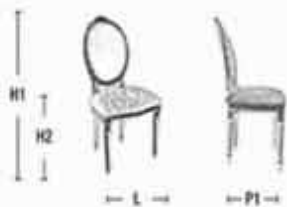

□ *Price - 1.150 GBP*

Chair mod. 439 – Flower
mod. 439-004

439	H1	H2	L	P1	P2	H3
cm	99	49	51	47	56	
inc	39	19 ^{1/3}	20	18 ^{1/2}	22	

➤ *Classic Line, black/white varnished structure, with gold/silver leaf finishing*

❑ *Price - 1.150 GBP*

Chair mod. 439 – Flower
mod. 439-004

439	H1	H2	L	P1	P2	H3
cm	99	49	51	47	56	
inc	39	19 ^{1/3}	20	18 ^{1/2}	22	

➤ *Classic Line, black/white varnished structure, with gold/silver leaf finishing*

□ *Price - 1.150 GBP*

Chair mod. 439 – Gallia
 mod. 439-GA1

439	H1	H2	L	P1	P2	H3
cm	99	49	51	47	56	
inc	39	19 ^{1/3}	20	18 ^{1/2}	22	

➤ *Classic Line, black/white varnished structure, with gold/silver leaf finishing*