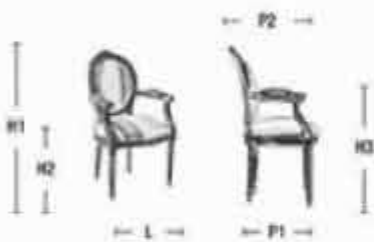

❑ *Price - 1.150 GBP*

Chair mod. 439 – Flower
mod. 439-004

439	H1	H2	L	P1	P2	H3
cm	99	49	51	47	56	
inc	39	19 ^{1/3}	20	18 ^{1/2}	22	

➤ *Classic Line, black/white varnished structure, with gold/silver leaf finishing*

□ *Price - 1.150 GBP*

Chair mod. 439 – Gallia
 mod. 439-GA1

439	H1	H2	L	P1	P2	H3
cm	99	49	51	47	56	
inc	39	19 ^{1/3}	20	18 ^{1/2}	22	

➤ *Classic Line, black/white varnished structure, with gold/silver leaf finishing*

□ *Price - 1.150 GBP*

Armchair mod. 440 Flower
mod. 440-004

440	H1	H2	L	P1	P2	H3
cm	99	49	57	50	59	70
inc	39	19 ¹ / ₂	22 ¹ / ₂	19 ² / ₃	23 ¹ / ₅	27 ¹ / ₂

➤ *Classic Line, black/white varnished structure, with gold/silver leaf finishing*