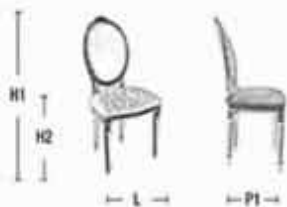

Chair mod. 439 – Flower
mod. 439-004

439	H1	H2	L	P1	P2	H3
cm	99	49	51	47	56	
inc	39	19^{1/3}	20	18^{1/2}	22	

➤ *Classic Line, black/white varnished structure, with gold/silver leaf finishing*

□ *Price - 1.150 GBP*