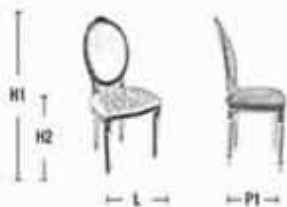

□ *Price - 1.150 GBP*

Chair mod. 439 – Flower
mod. 439-004

439	H1	H2	L	P1	P2	H3
cm	99	49	51	47	56	
inc	39	19 ^{1/3}	20	18 ^{1/2}	22	

➤ *Classic Line, black/white varnished structure, with gold/silver leaf finishing*

❑ *Price - 1.150 GBP*

Chair mod. 439 – Flower
mod. 439-004

439	H1	H2	L	P1	P2	H3
cm	99	49	51	47	56	
inc	39	19 ^{1/3}	20	18 ^{1/2}	22	

➤ *Classic Line, black/white varnished structure, with gold/silver leaf finishing*