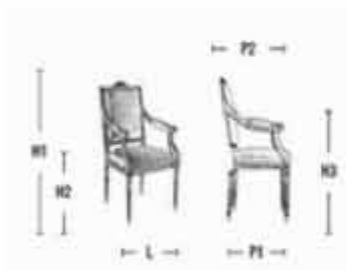

Armchair mod. 442 Serata di Gala
mod. 442-026

442	H1	H2	L	P1	P2	H3
cm	101	49	58	51	60	71
inc	39³/₄	19¹/₃	22¹/₅	20	23²/₃	28

➤ *Classic Line, black/white varnished structure, with gold/silver leaf finishing*

☐ *Price - 1.200 GBP*