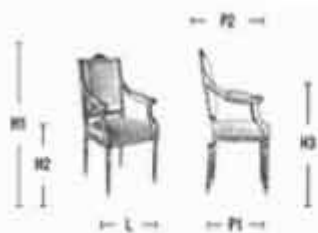

MASSIMO TRULLI
Made in Italy

LIMITED EDITION

Armchair mod. 442 - Hepburn - 442-H-07A

442	H1	H2	L	P1	P2	H3
cm	101	49	58	51	60	71
inc	39³/₄	19¹/₃	22¹/₅	20	23²/₃	28

➤ *Classic Line + Divi di Ieri, black/white varnished structure, with gold/silver leaf finishing*

❑ **Price 1.200 GBP**