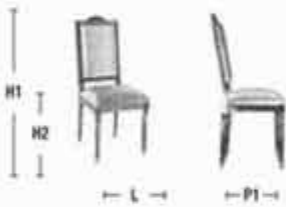

□ *Price - 1.150 GBP*

Chair mod. 439 – Gallia
 mod. 439-GA1

439	H1	H2	L	P1	P2	H3
cm	99	49	51	47	56	
inc	39	19 ^{1/3}	20	18 ^{1/2}	22	

➤ *Classic Line, black/white varnished structure, with gold/silver leaf finishing*

□ *Price - 1.150 GBP*

Armchair mod. 440 Flower
mod. 440-004

440	H1	H2	L	P1	P2	H3
cm	99	49	57	50	59	70
inc	39	19 ¹ / ₂	22 ¹ / ₂	19 ² / ₃	23 ¹ / ₅	27 ¹ / ₂

➤ *Classic Line, black/white varnished structure, with gold/silver leaf finishing*

❑ *Price - 1.250 GBP*

Chair mod. 441 Fashion 3
mod. 441-049

441	H1	H2	L	P1	P2	H3
cm	101	49	50	46	55	
inc	39 ³ / ₄	19 ¹ / ₃	19 ² / ₃	18	21 ¹ / ₃	

➤ *Classic Line, black/white varnished structure, with gold/silver leaf finishing*