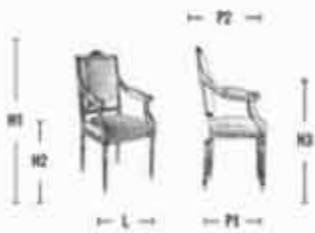

Armchair mod. 442 – Coppia Perfetta
mod. 442-050

442	H1	H2	L	P1	P2	H3
cm	101	49	58	51	60	71
inc	39^{3/4}	19^{1/3}	22^{1/5}	20	23^{2/3}	28

➤ *Classic Line, black/white varnished structure, with gold/silver leaf finishing*

□ *Price - 1.250 GBP*